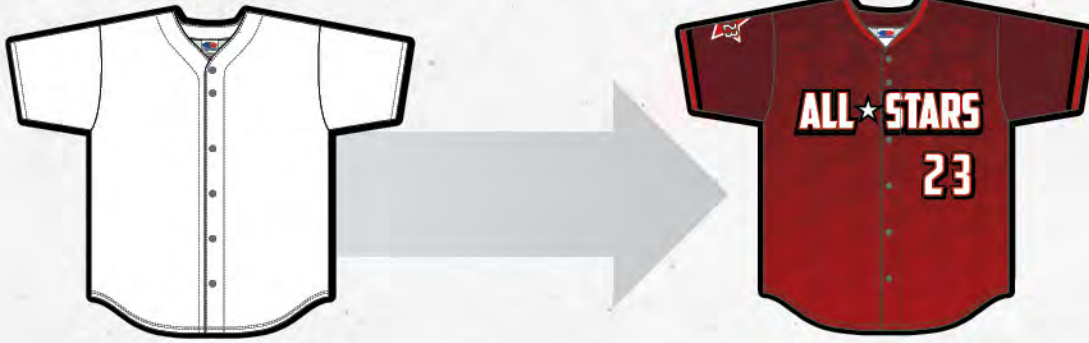

- Create your own custom sublimated design by supplying a vectorized art file, or utilize our in-house graphic design department